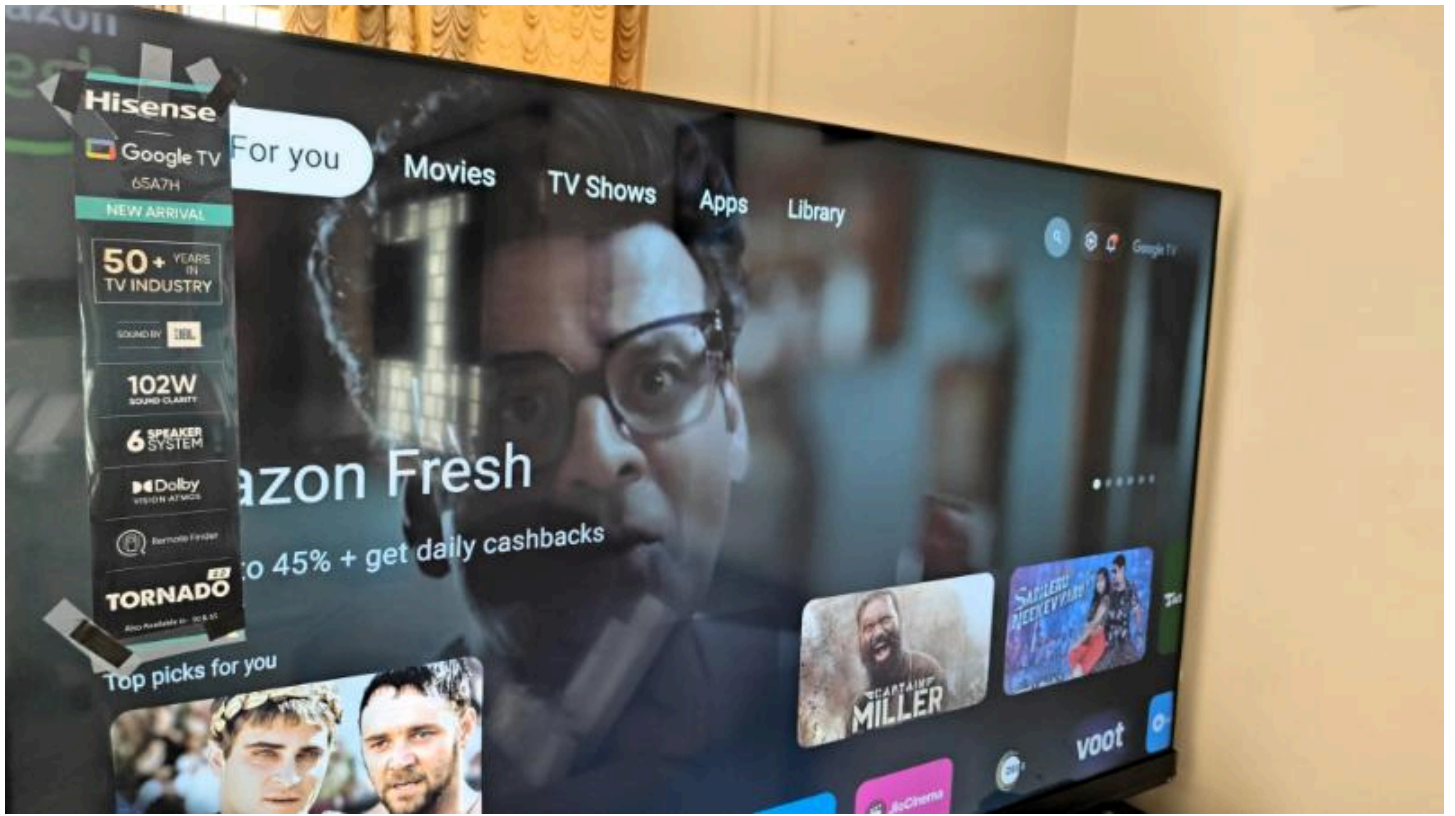

6)Speakers -61 W-3 speakers.jpg