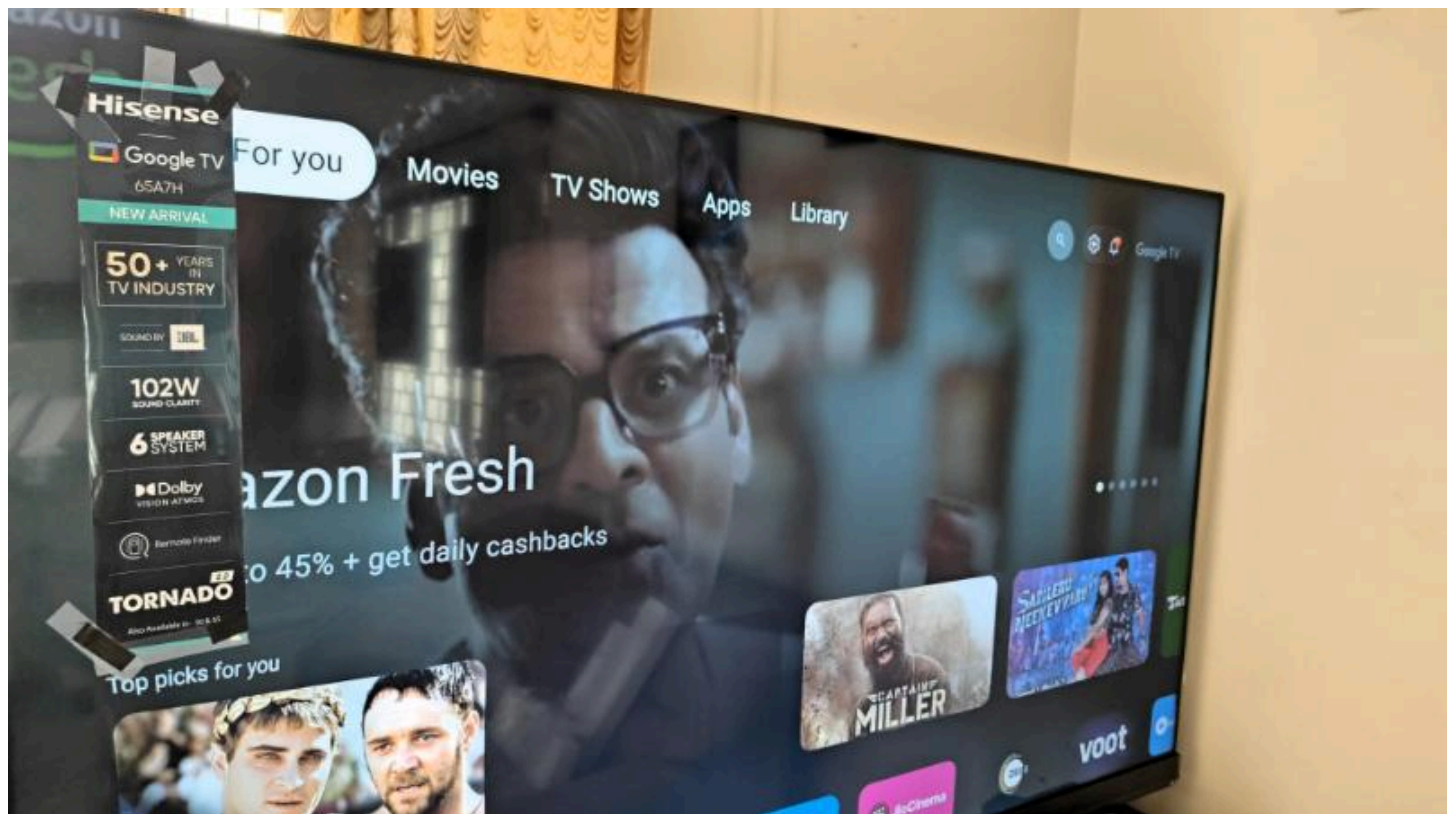

Product Specifications			
Technical Details			
Aspect Ratio 16:9	Audio Output Mode Surround	Audio Wattage 61 Watts	Batteries Included Yes
Batteries Required Yes	Battery Cell Composition Alkaline	Brightness 400 nits	Connector Type Wi-Fi, USB, Ethernet, HDMI
Display Technology LED	Display Type Decoding of HDR10	Graphics Coprocessor Arm Mali-C52	Hardware Interface HDMI, 3.5mm Audio, Bluetooth 5, USB 2.0, 802.11 a/b/g/n
Image Aspect Ratio 16:09	Image Brightness High Brightness	Image Contrast Ratio 1200:1	Includes Rechargeable Battery No
Item model number 65A7H	Manufacturer Hisense	Maximum Operating Distance 9 Feet	Media Format AVI, MPEG
Memory Storage Capacity 16 GB	Model 65A7H	Model Name 65A7H	Model Year 2022
Mounting Hardware 1 TV Unit, 1 Remote, 1 Table Top Stand, 1 Wall Mount Bracket, 2 AAA Battery, 1 User Manual, 1 Warranty Card	Mounting Type Wall Mount	Number Of Bays 1	Operating System Android

5)Speakers-102 watt-6 speakers-TV sticker.jpg