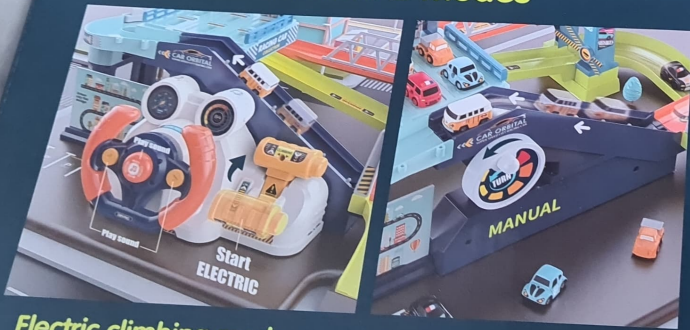

Electric & manual 2 modes

Electric climbing mode

Manual climbing mode

**URBAN
RAIL
TRANSIT**