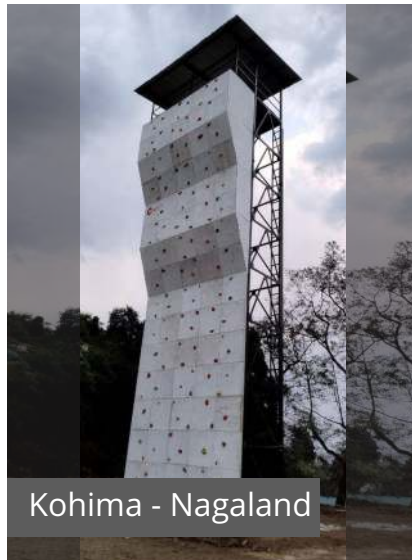

Kohima - Nagaland